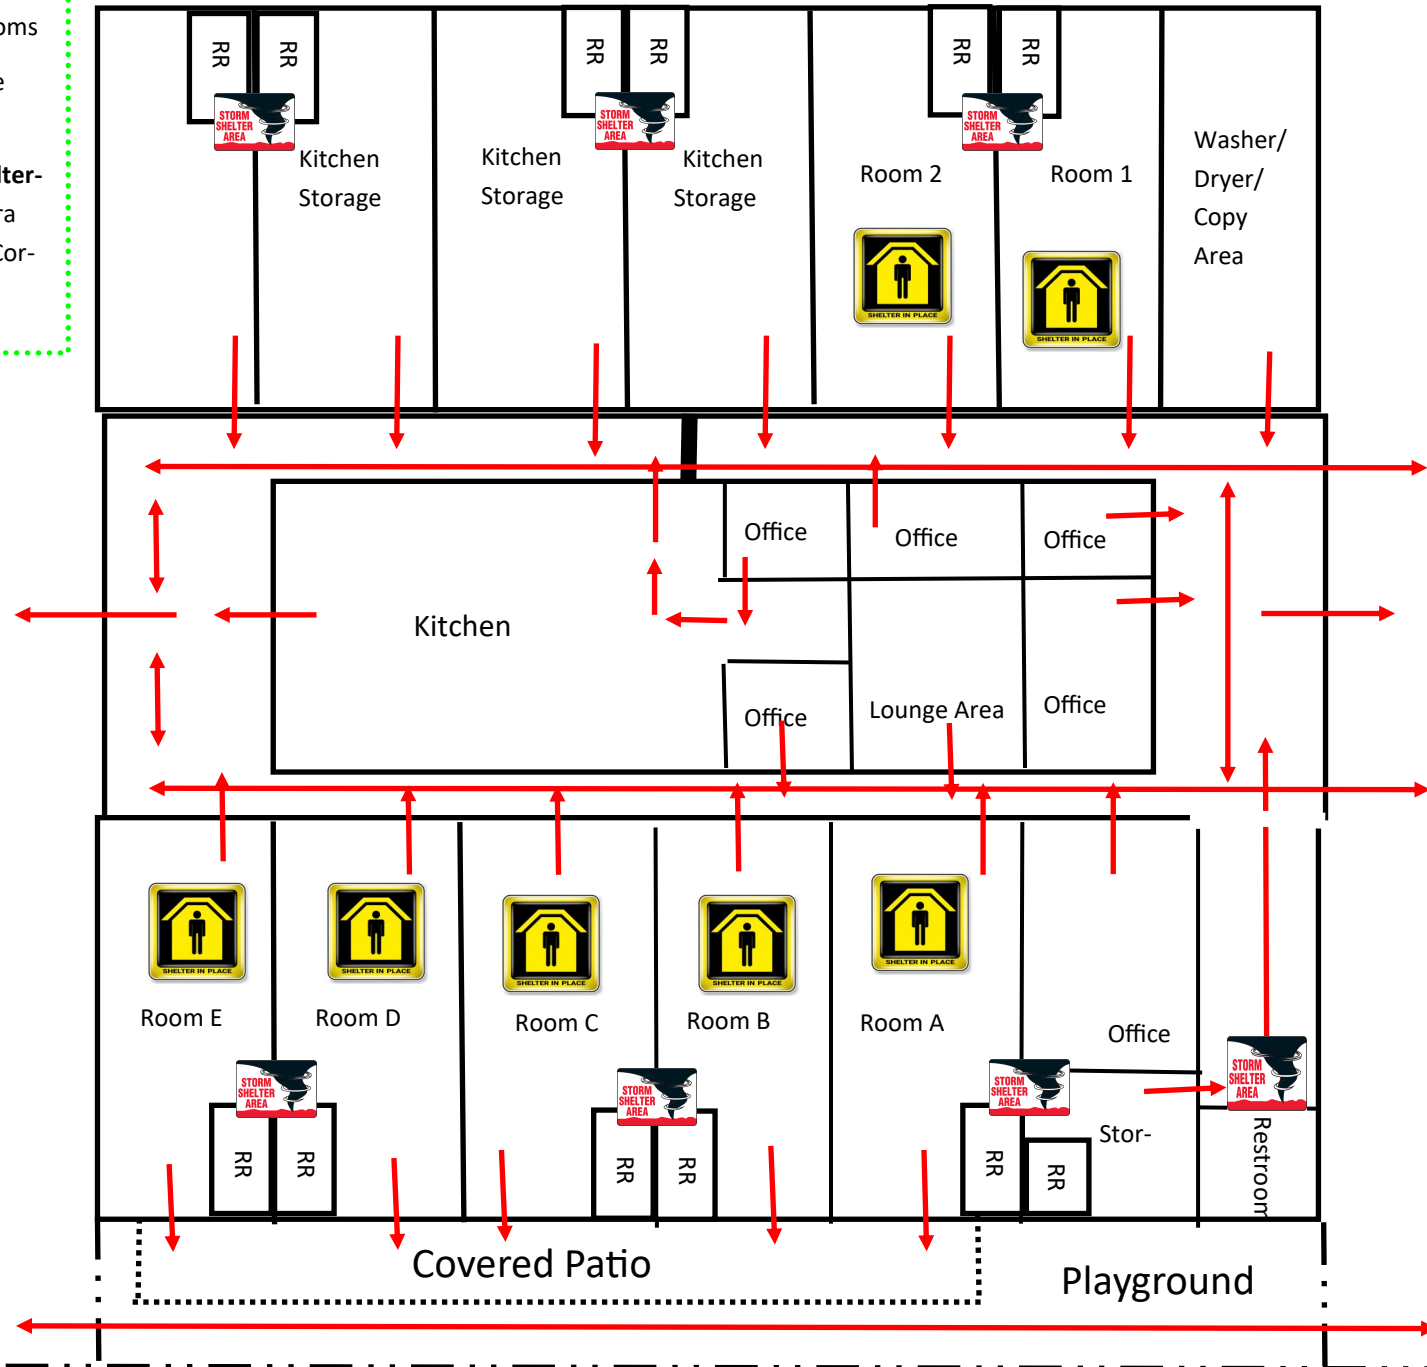

Kids of the Neighborhood Birth-to-Five Head Start

SHELTER IN PLACE— will be inside each of the classrooms

SEVERE WEATHER- will be inside the restrooms

The **Relocation Site** for alternate shelter is the Primera Day School 1509 Tarlton Corpus Christi 78415

Watson Street

Clemmer Street

Gathering Site: Rooms D&E will meet at the back of the building on Watson Street.

Gathering Site: Rooms A, B, & C will meet in the parking lot on the front side of Clemmer St.