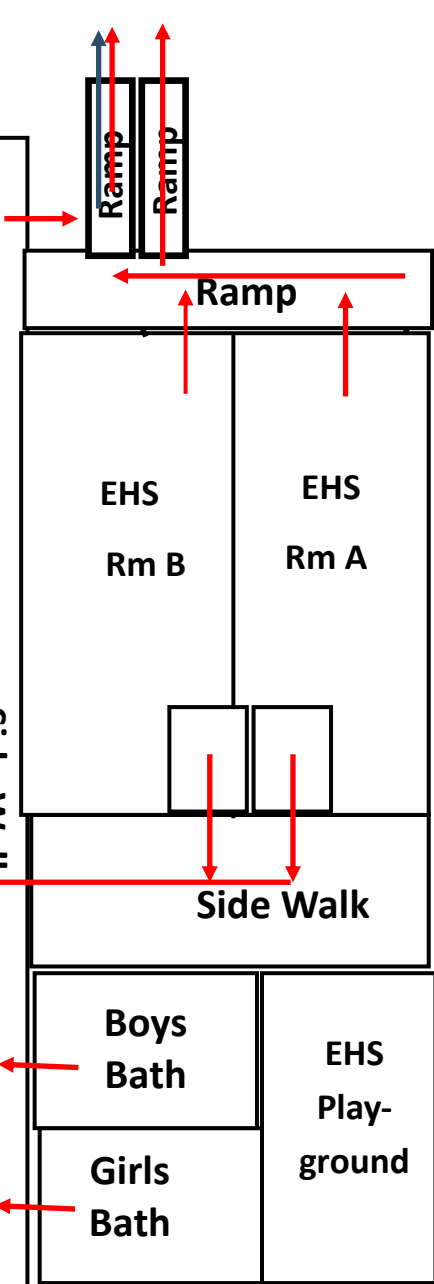

Alley Way

Alley Way

Alley Way

Alley Way