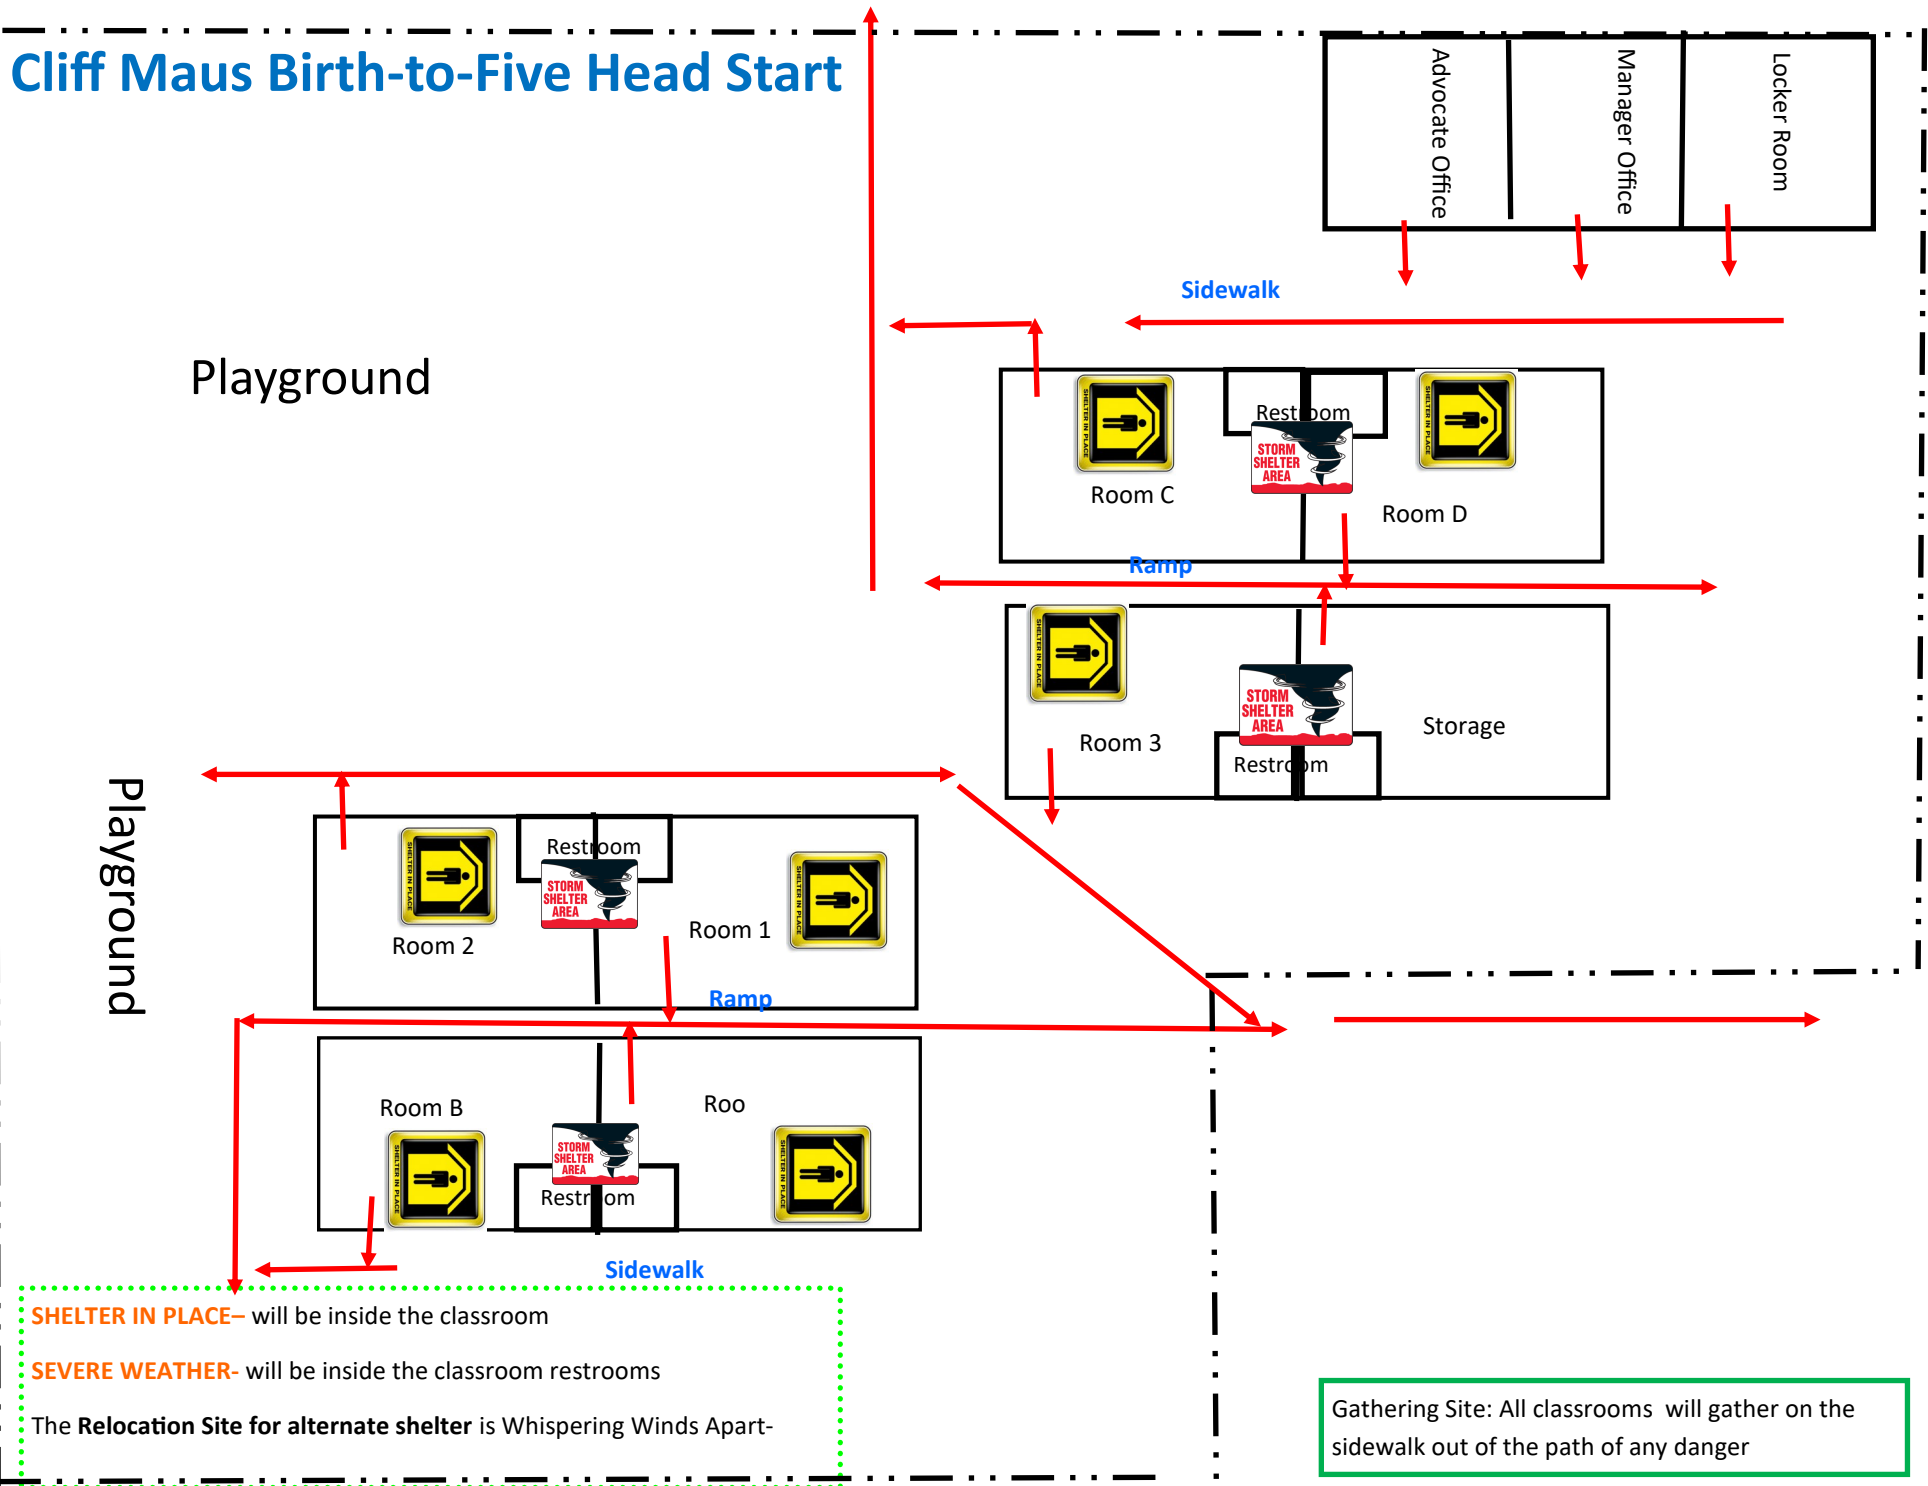

Austin Birth to Five Head Start

Gathering Site: will be in the park next to the center.

SHELTER IN PLACE– will be inside each of the classrooms
SEVERE WEATHER- will be inside the restrooms
The **Relocation Site for alternate shelter** is the Harold T. Branch Academy for Career and Technical Education 3902 Morgan Ave, Corpus Christi, TX 78405

Cliff Maus Birth-to-Five Head Start

SHELTER IN PLACE- will be inside the classroom
SEVERE WEATHER- will be inside the classroom restrooms
 The Relocation Site for alternate shelter is Whispering Winds Apart-

Gathering Site: All classrooms will gather on the sidewalk out of the path of any danger

Kids of the Neighborhood Birth-to-Five Head Start

SHELTER IN PLACE— will be inside each of the classrooms

SEVERE WEATHER- will be inside the restrooms

Gathering Site: Rooms A, B, & C will meet in the parking lot on the front side of Clemmer St.

La Armada Birth-to-Five Head Start

Gathering Site: The grassy area by the offices

SHELTER IN PLACE— will be inside each of the classrooms