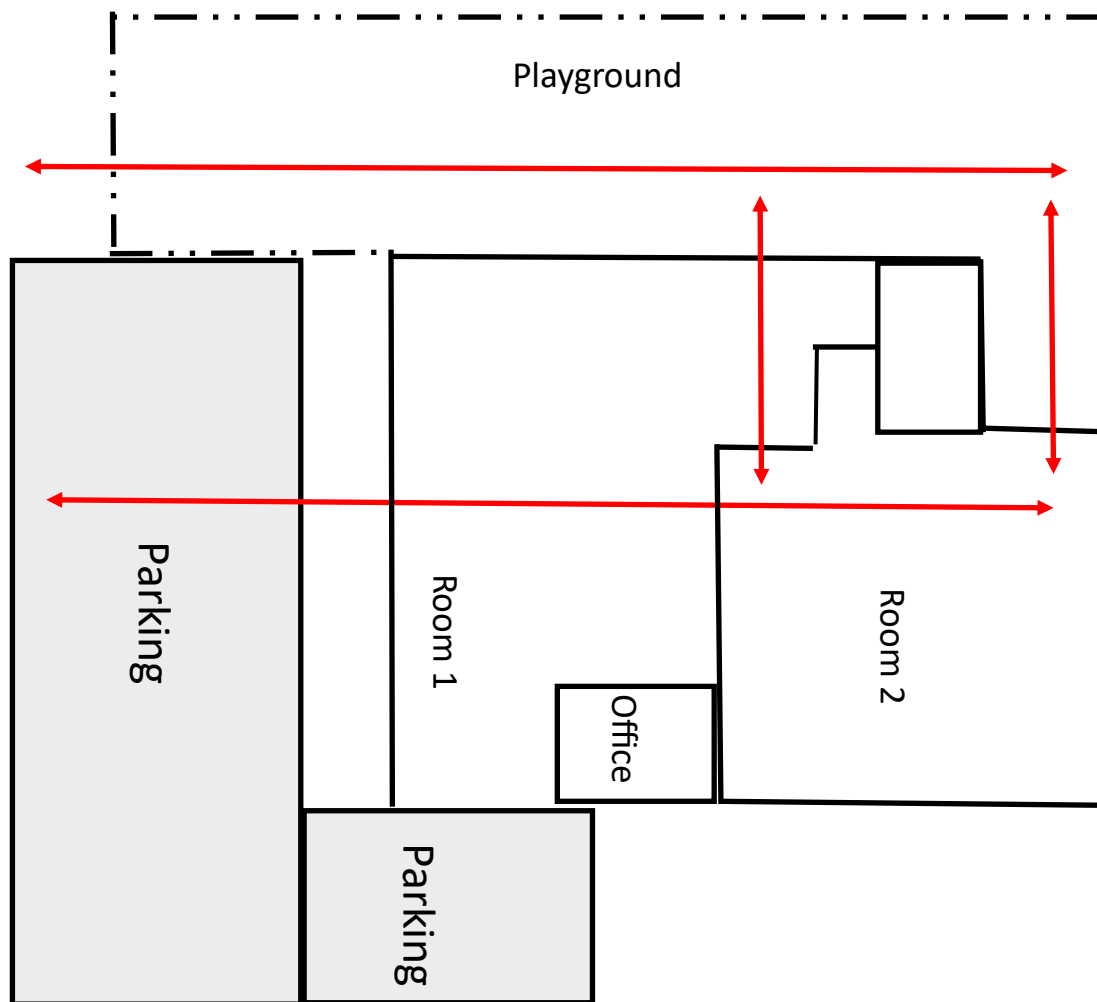

Miramar Head Start

Gathering Site: On the sidewalk in the front of the building

SHELTER IN PLACE– will be inside each of the classrooms

SEVERE WEATHER- will be inside the restrooms

The **Relocation Site for alternate shelter** is the Nueces County Medical Society 1000 Morgan Ave Corpus Christi TX 78404