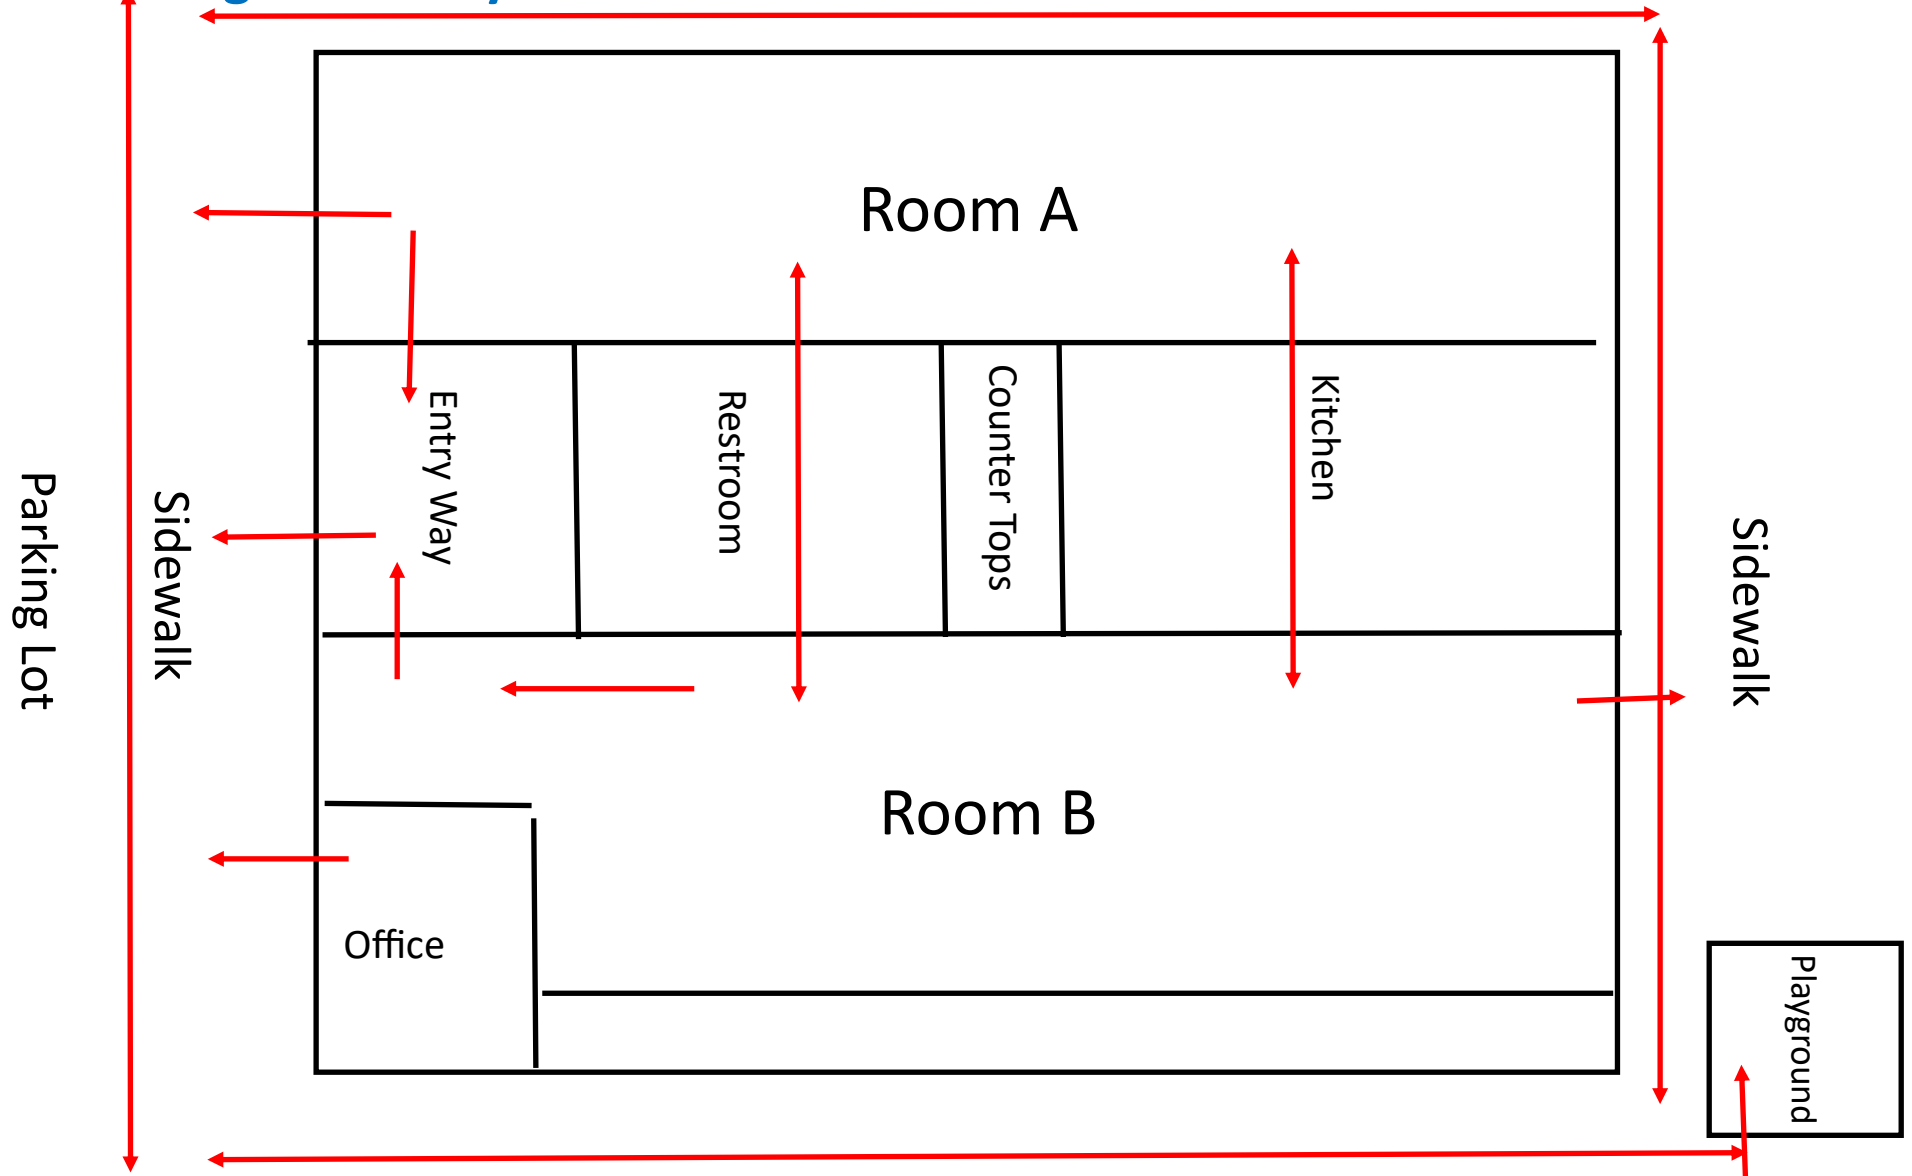

Navigation Early Head Start

SHELTER IN PLACE- will be inside each of the classrooms

SEVERE WEATHER- will be inside each of the classrooms

The **Relocation Site for alternate shelter** is Navigation Pointe
Community Room 901 S. Navigation Blvd. Corpus Christi Tx 78405

Gathering Site: The playground