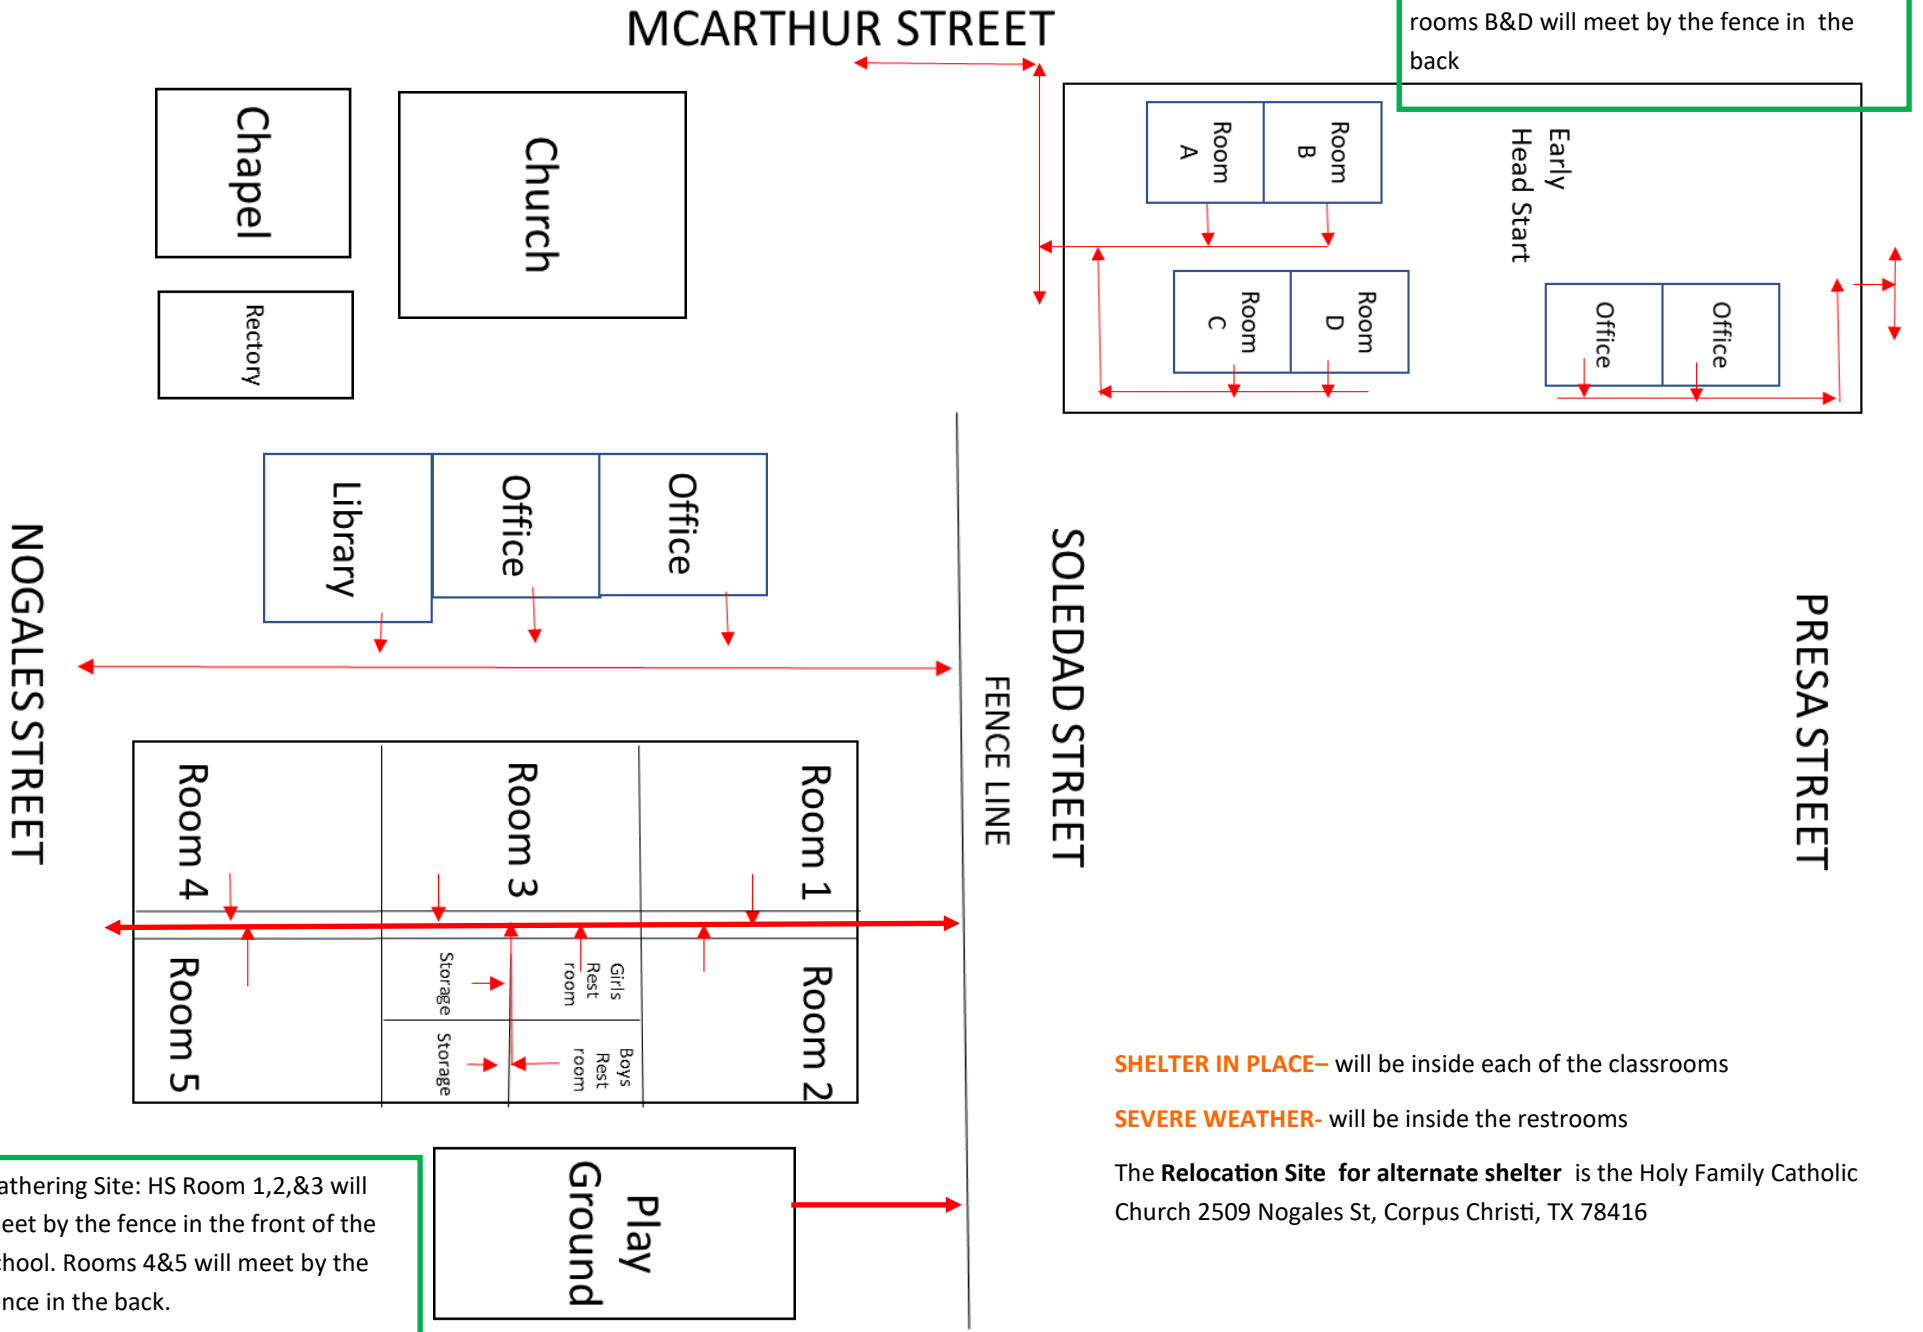

Austin Birth to Five Head Start

Gathering Site: will be in the park next to the center.

SHELTER IN PLACE– will be inside each of the classrooms
SEVERE WEATHER- will be inside the restrooms
The **Relocation Site for alternate shelter** is the Harold T. Branch Academy for Career and Technical Education 3902 Morgan Ave, Corpus Christi, TX 78405

Parking Lot

Alley Way

Alley Way

Alley Way

Alley Way

Soledad Birth-to-Five Head Start

Gathering Site: HS Room 1,2,&3 will meet by the fence in the front of the school. Rooms 4&5 will meet by the fence in the back.