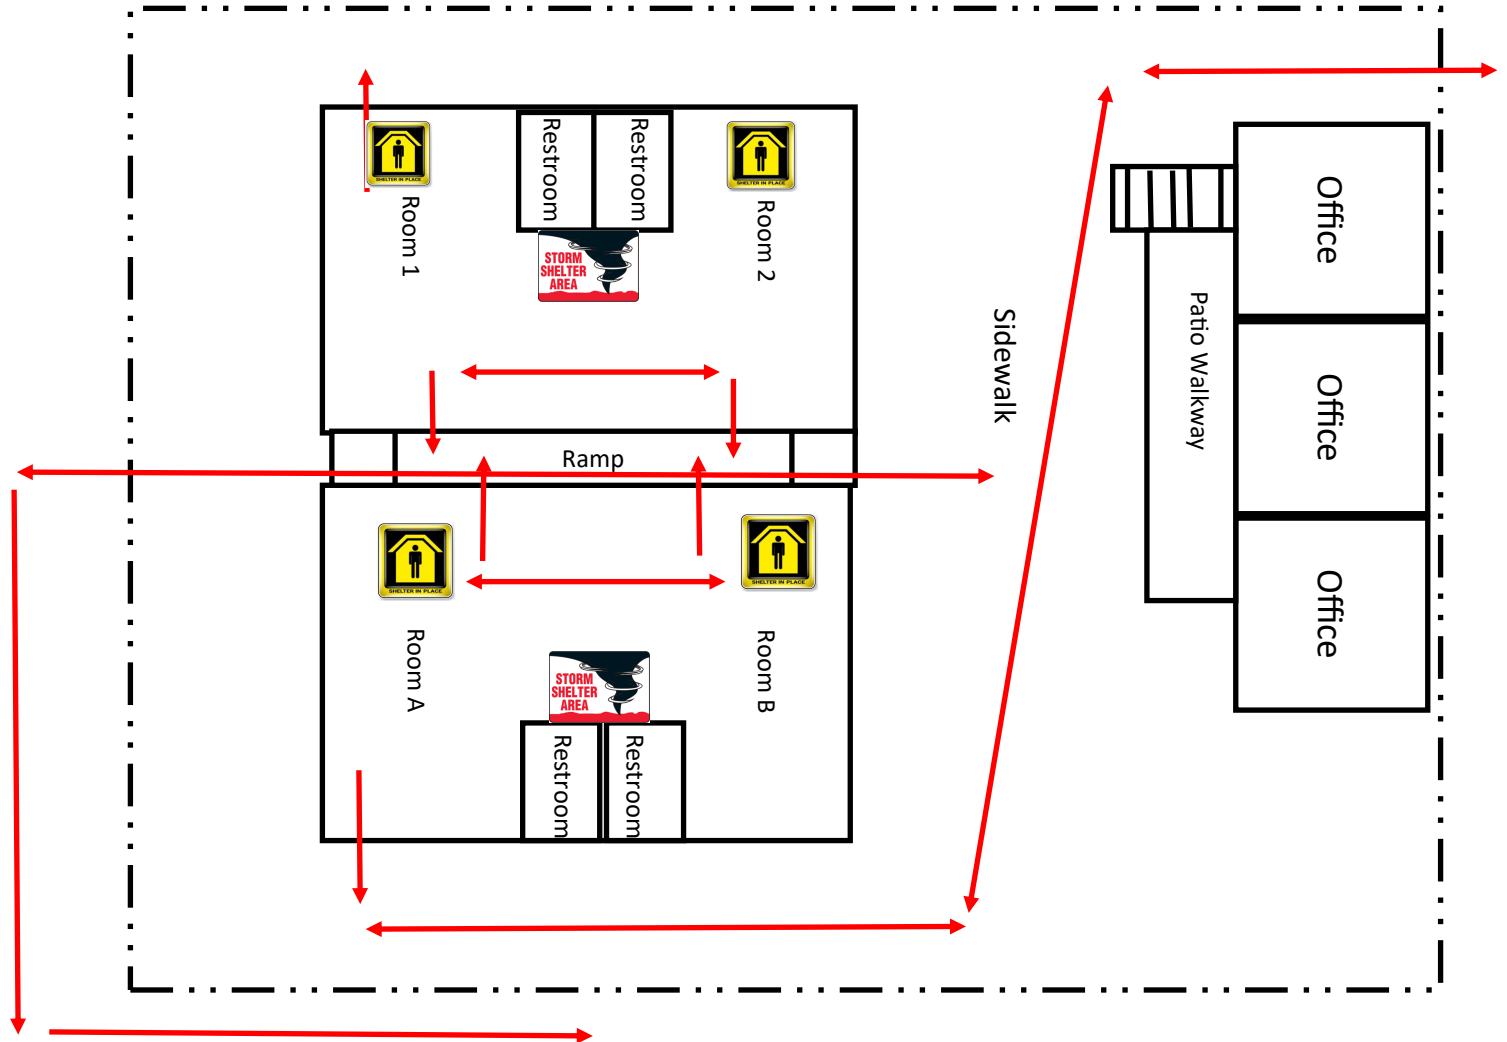

Gathering Site: All classrooms will gather on the sidewalk out of the path of any danger

Kids of the Neighborhood Birth-to-Five Head Start

SHELTER IN PLACE— will be inside each of the classrooms

SEVERE WEATHER- will be inside the restrooms

The **Relocation Site** for alternate shelter is the Primera Day School 1509 Tarlton Corpus Christi 78415

Watson Street

Clemmer Street

Gathering Site: Rooms D&E will meet at the back of the building on Watson Street.

Gathering Site: Rooms A, B, & C will meet in the parking lot on the front side of Clemmer St.

La Armada Birth-to-Five Head Start

Gathering Site: The grassy area by the offices

SHELTER IN PLACE— will be inside each of the classrooms

Gathering Site: The playground

Riversquare Birth-to-Five Head Start

SHELTER IN PLACE– will be inside each of the classrooms

SEVERE WEATHER- will be inside the classroom restrooms and the Site Base Manager Office