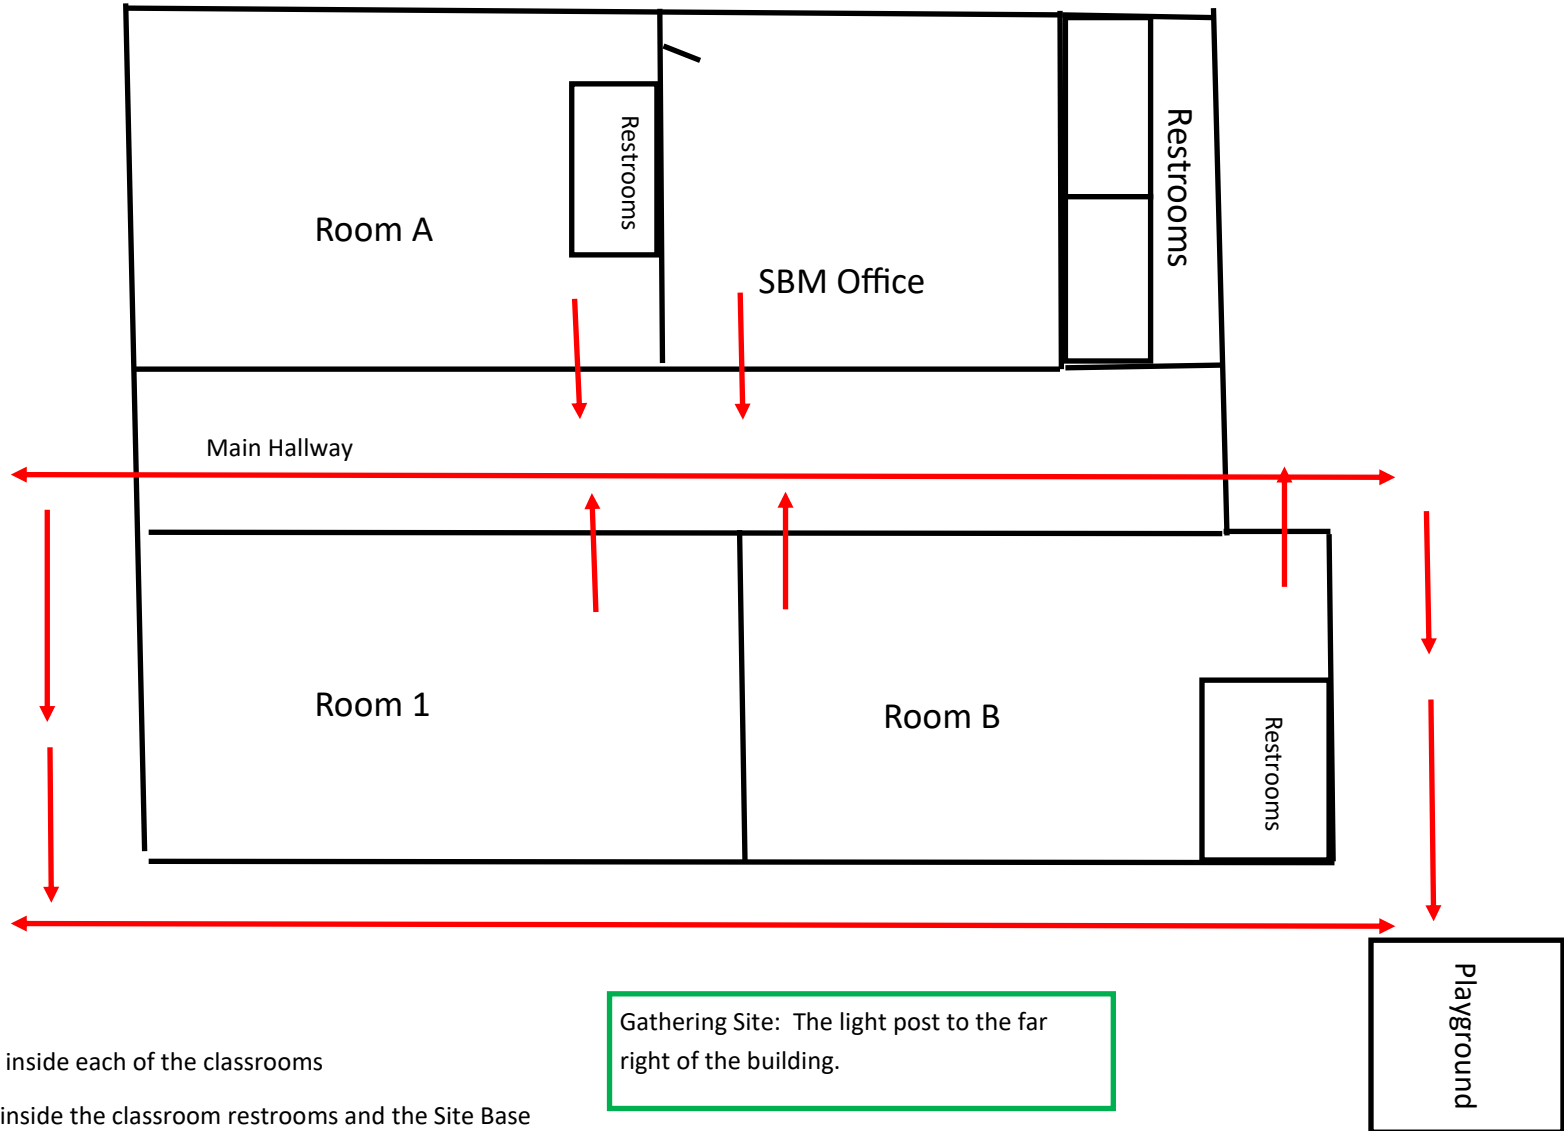

Gathering Site: The playground

Riversquare Birth-to-Five Head Start

SHELTER IN PLACE– will be inside each of the classrooms

SEVERE WEATHER- will be inside the classroom restrooms and the Site Base Manager Office