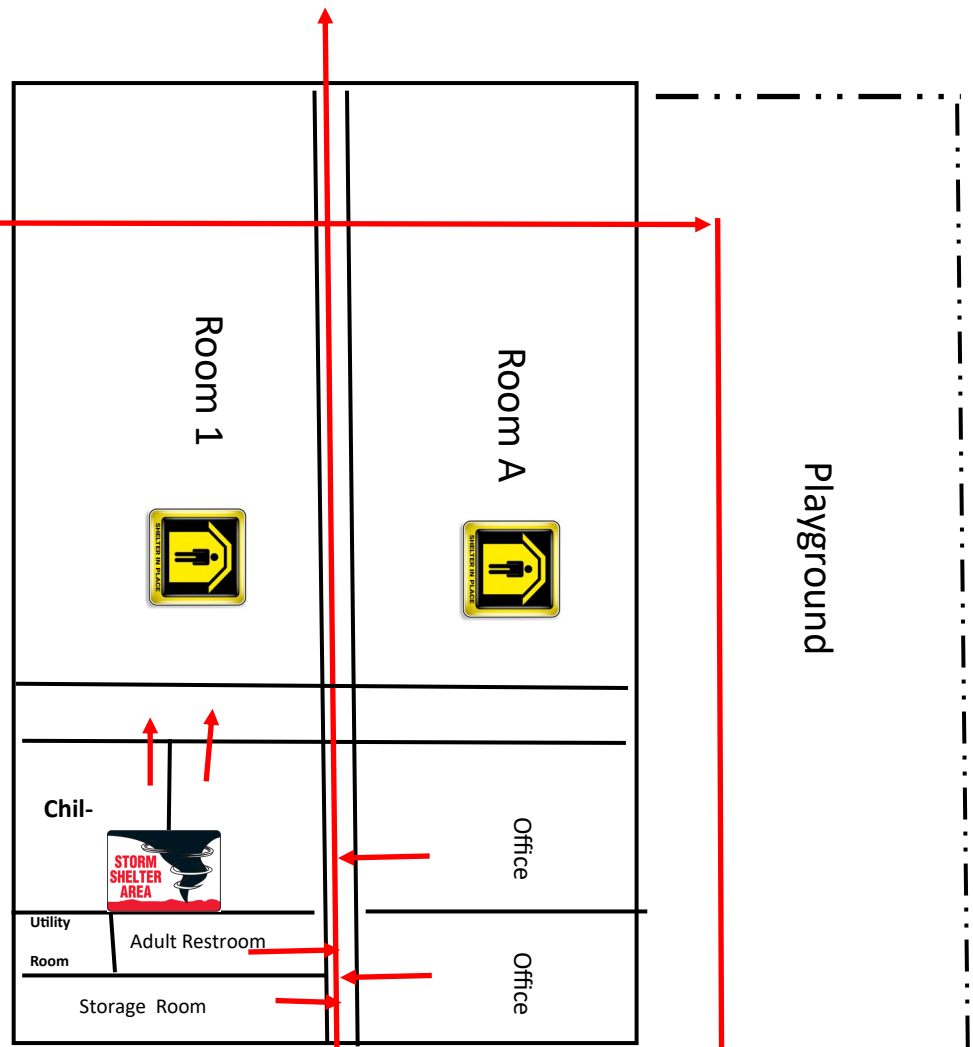

Austin Birth to Five Head Start

Gathering Site: will be in the park next to the center.

SHELTER IN PLACE– will be inside each of the classrooms
SEVERE WEATHER- will be inside the restrooms
The **Relocation Site for alternate shelter** is the Harold T. Branch Academy for Career and Technical Education 3902 Morgan Ave, Corpus Christi, TX 78405

Cliff Maus Birth-to-Five Head Start

SHELTER IN PLACE- will be inside the classroom
SEVERE WEATHER- will be inside the classroom restrooms
 The Relocation Site for alternate shelter is Whispering Winds Apart-

Gathering Site: All classrooms will gather on the sidewalk out of the path of any danger

Kids of the Neighborhood Birth-to-Five Head Start

SHELTER IN PLACE— will be inside each of the classrooms

SEVERE WEATHER- will be inside the restrooms

Gathering Site: Rooms A, B, & C will meet in the parking lot on the front side of Clemmer St.

La Armada Birth-to-Five Head Start

Gathering Site: The grassy area by the offices

SHELTER IN PLACE— will be inside each of the classrooms