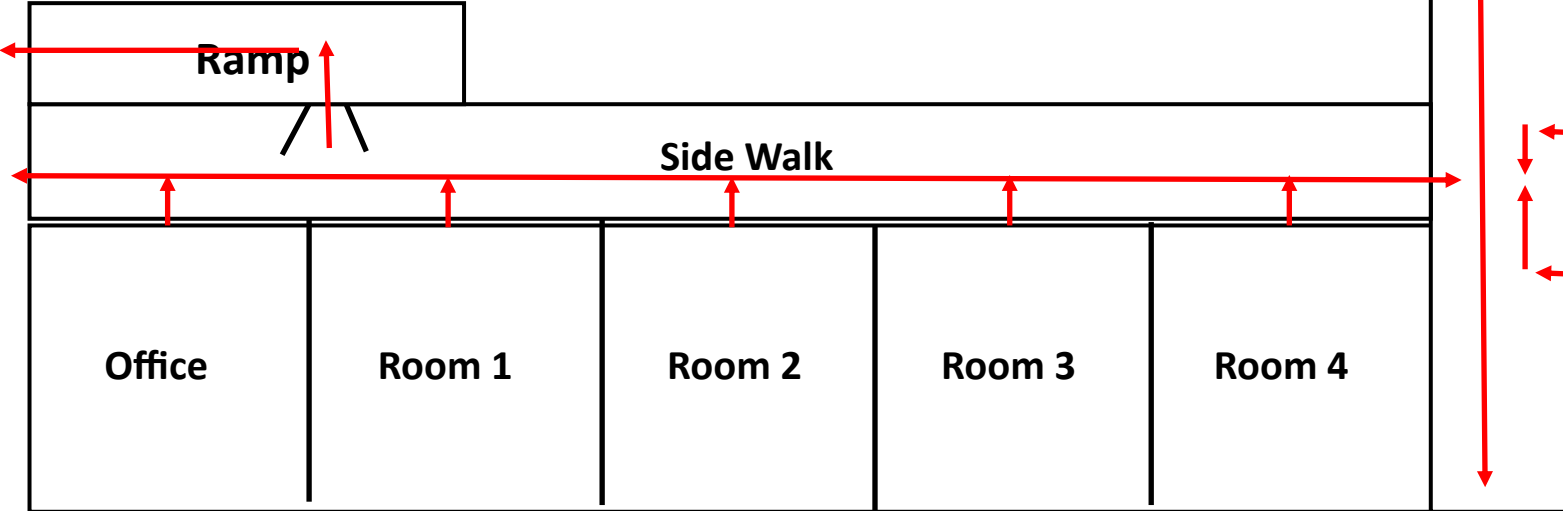

Alley Way

Alley Way

Alley Way

Alley Way