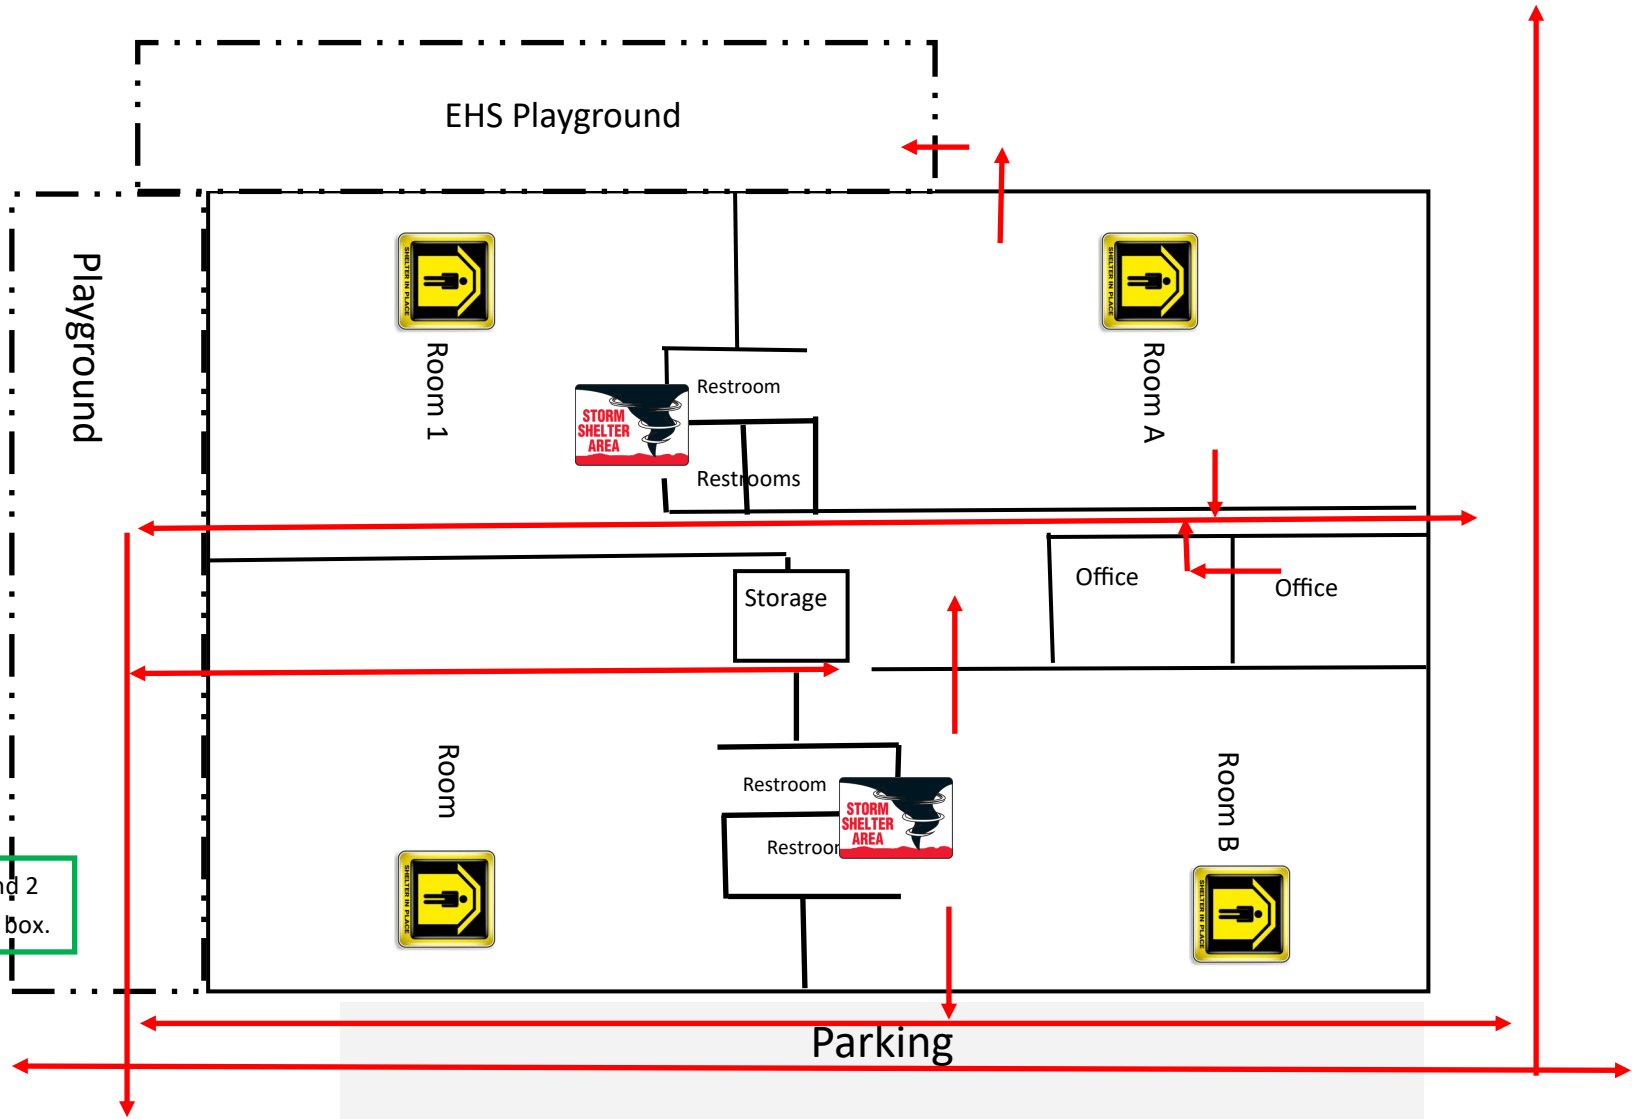

Gathering Site: Rooms A, B, & C will meet in the parking lot on the front side of Clemmer St.

La Armada Birth-to-Five Head Start

Gathering Site: The grassy area by the offices

SHELTER IN PLACE— will be inside each of the classrooms

Gathering Site: On the sidewalk in the front of the building

SHELTER IN PLACE– will be inside each of the classrooms

SEVERE WEATHER- will be inside the restrooms

The **Relocation Site for alternate shelter** is the Nueces County Medical Society 1000 Morgan Ave Corpus Christi TX 78404

Navarro Birth-to-Five Head Start

GatheringSite: Rooms A and B will gather past the swings and the sidewalk.

Gathering Site: Rooms 1 and 2 will gather by the electrical box.

- SHELTER IN PLACE**– will be inside each of the classrooms
- SEVERE WEATHER**- will be inside the restroom
- The **Relocation Site for alternate shelter** is Navarro Recreational Center
180 N 19th St, Corpus Christi, TX 78408

Gathering Site: The playground

Riversquare Birth-to-Five Head Start

SHELTER IN PLACE– will be inside each of the classrooms

SEVERE WEATHER- will be inside the classroom restrooms and the Site Base Manager Office